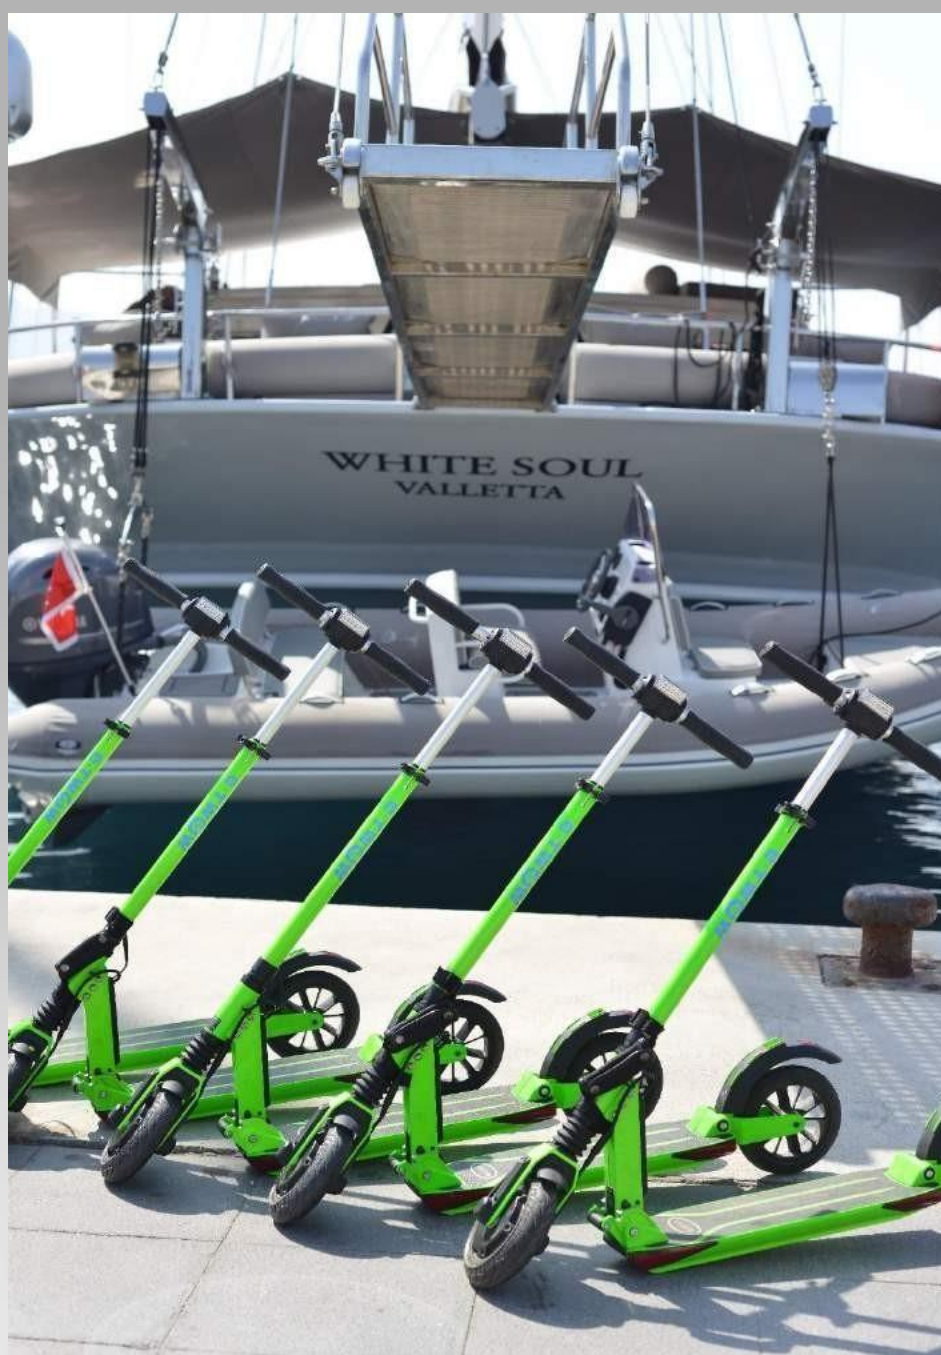

General View

Aft Deck

Aft

Fore Deck

Water Toys

Saloon

Saloon

Saloon

Navigation

Cabin

Cabin

Cabin

Cabin

WC

Shower

S/Y WHITE SOUL